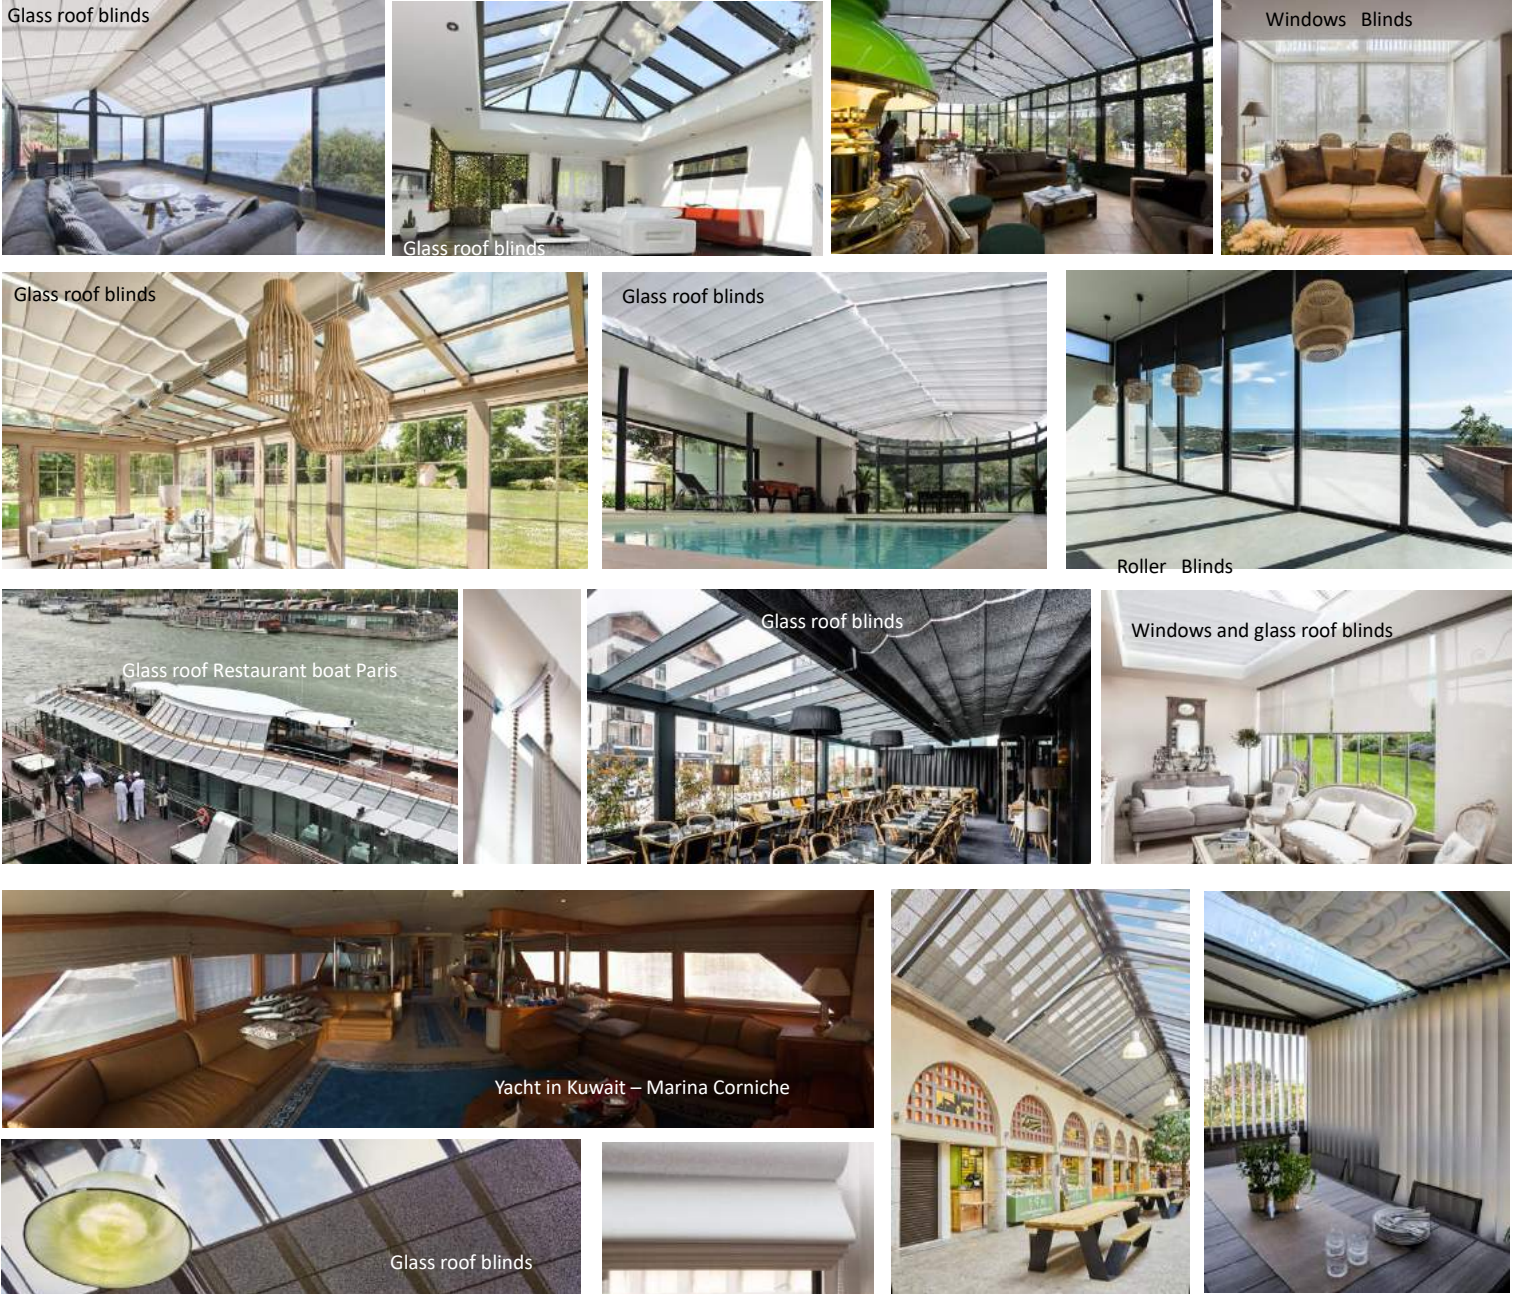

ANTI HEAT BLINDS

Al-Fahd Industrial Area -
Newspaper Street - Block 1 - Plot 104
Tel +965 97246720
wa.me/c/96597246720

Aswaq Al Qurain Showroom - معرض اسواق القرين
West Abu Fatira Block 1, Street 1, Building 9
غرب ابوفطيرة الحرفية، قطعة 1، شارع 1، مبنى 9
<https://maps.app.goo.gl/7SACjYRFyx7LBjNc8?g_st=ic>

Al Janra Showroom - معرض الجهراء
الجهراء الصناعية الحرفية
قطعة 1 - قسيمة E11 و E12
<https://goo.gl/maps/kNUMSW22vPRw8hdq9>

المنزل
ALMANZIL
شطب بيتك صح