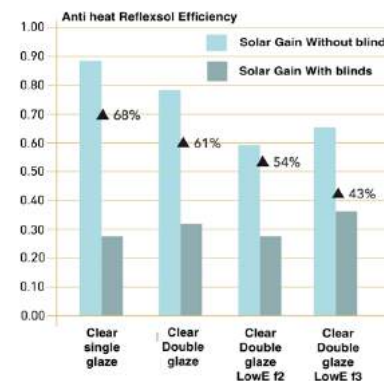

Model							
Max width	4.5 m	2.4 m	6.0 m	1.2 m	0.5 m to 2.4 m	6.0 m	2.4 m
Max Projection	6.0 m	4.5 m	6.0 m	6.0 m	Up to 3.6m	3.5 m	4.0 m
Manual Motor							
	Glass roof	Glass roof	Glass roof	Glass roof	Glass roof	Windows	Windows
	Evada	Zenith	Solaria	Oasis	Vega	California	Big roll