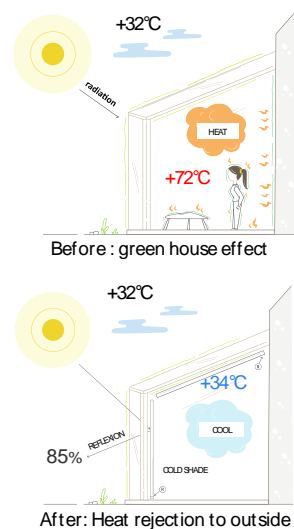

Anti Heat blinds for a pergola in Kuwait – Messila Beach

remote	Manual	Sun protect	UV protect	Privacy	Anti heat	Energy saving

Motor	Fabric	structure	Business	Commercial	Private