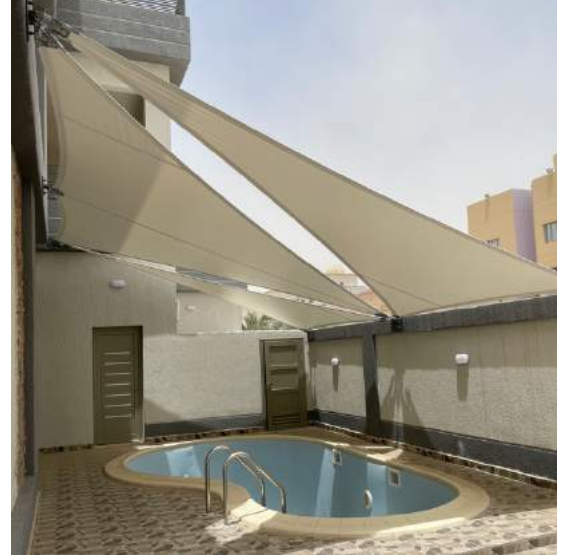

FIXED SHADES CAR SHADES

Sun protect	UV protect	Wind resistant	Rain proof (PVC)	Project based	Privacy

FABRIC (PCV)	FABRIC (HDPE)	structure	LED	Business space	Private space

Model	Car shade linear	Car shade Design	Car shade curved	Commercial projects	Residential projects
Modules					
Max projection	6.00 m	6.00m	6.00 m	Project based	Project based