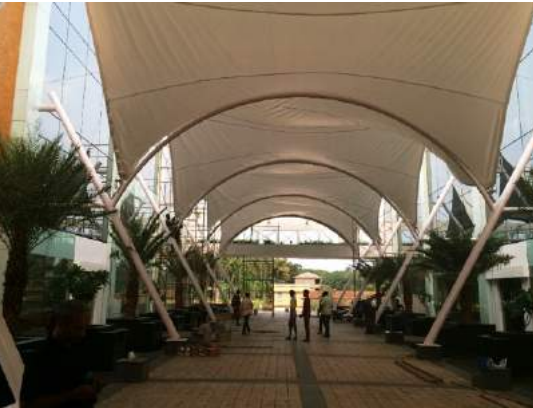

GULF SHADING
MODERN SHADING SOLUTIONS

مظلات الخليج X
حلول تظليل حديثة

أكواسان
AQUASAN

Al-Shuwaikh Industrial Area -
Newspaper Street - Block 1 - Plot 104
Tel +965 97246720
wa.me/c/96597246720

Aswaq Al Qurain Showroom - معرض اسواق القرين -
West Abu Fatira Block 1, Street 1, Building 9
غرب ابوظفيرة الحرفية، قطعة 1، شارع 1، مبنى 9
<https://maps.app.goo.gl/7SACjYRFyx7LBJNc8?g_st=lc>

Al Jahra Showroom - معرض الجهراء -
الجهراء الصناعية الحرفية
قطعة 1 - قسيمة E11 و E12
<https://goo.gl/maps/kNUMSW22vPRw8hdq9>

ALMANZIL المنزل
شطب بيتك صح

gulfshading.com

سجل تجاري رقم 393111 - رأس المال المدفوع 5000 دينار كويتي

شركة مظلات الخليج للمظلات الواقية (ش.م.م.)