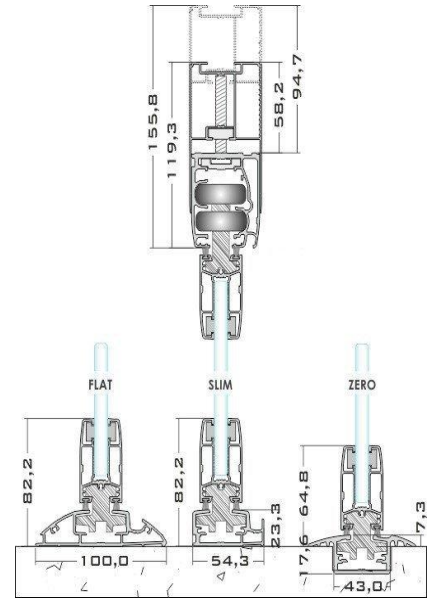

Shape							
Max Height	260 cm	280 cm	300 cm	280 cm	330 cm	300 cm	185 cm
Function	Sliding Folding	Sliding Folding	Sliding	Sliding	Folding	Guillotine	Wind breaker
Glass	Single	Double	Single	Double	Single glass	Single/Double	Single
Name	Tiara 10	Tiara Twin	Slide Master	Slide Twin	Momentum Atrium Centrum	Vetiflex	Airflex