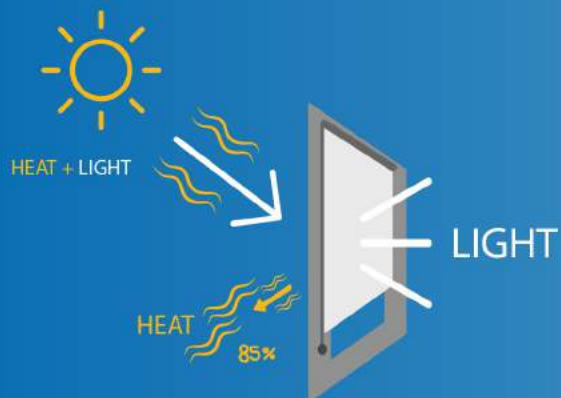

## Roof blinds

Solar reflection rate: 85%

Time	Veranda without blind	Veranda with interior blind	Veranda with external blind	Veranda with REFLEX'SOL BLIND	Air temperature in the shade
2.00 p.m.	72°C	66°C	42°C	36°C	32°C
4.25 p.m.	69°C	63°C	45°C	37°C	32°C

Measurements carried out in 1987 by Maître Malraison, a bailiff in Mantes la Jolie, findings available.

Your cool veranda in the summer

Your cosy veranda in the winter