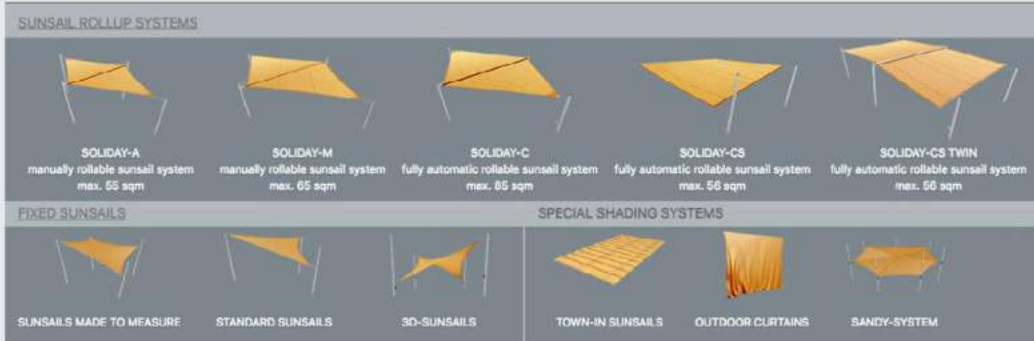

A long-term investment!