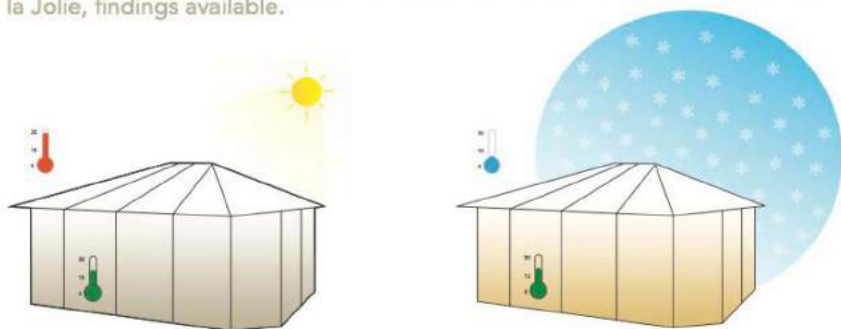

Anti-heat blinds

Roof blinds

Solar reflection rate: 85%

Time	Veranda without blind	Veranda with interior blind	Veranda with external blind	Veranda with REFLEX'SOL BLIND	Air temperature in the shade
2.00 p.m.	72°C	66°C	42°C	36°C	32°C
4.25 p.m.	69°C	63°C	45°C	37°C	32°C

Measurements carried out in 1987 by Maître Malraison, a bailiff in Mantes la Jolie, findings available.

Your cool veranda in the summer

Your cosy veranda in the winter