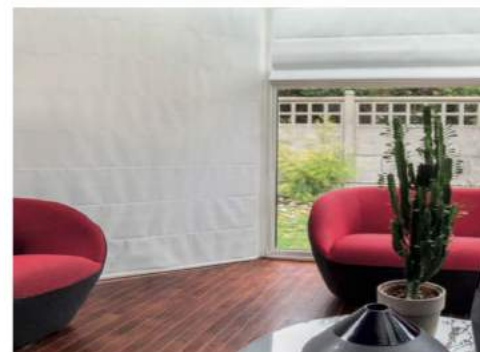

Vertical Blinds

Our blinds reflect 85% of the heat and stops it from entering your home through your glass windows. Many indoor blind solutions simply absorb the rays of sunshine, still creating heat indoors.

Our Relfex'sol shades, have a metallized face. The solar radiation is therefore not absorbed, but is sent back outside the conservatory. No more heat is created, and your room remains perfectly comfortable!.

Vertical roller blind,

the Vertigo is intended to equip all windows, skylights and bay windows exposed to sunlight.

It measures out the light, preserves privacy and blends in to all décors. The Vertigo decorates all parts of the house: from the conservatory to the living room, from the bedrooms to the kitchen.

For more discretion, the high part of the blind can be integrated in a thermo-lacquered box. The Vertigo is fixed between walls, to the ceiling, or on a vertical wall.

It is manoeuvred by chain or by motor (radio control optional).