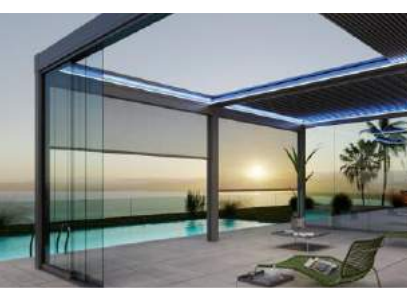

VERTEX

Al-Shuwaikh Industrial Area -
Newspaper Street - Block 1 - Plot 104
Tel +965 97246720
wa.me/c/96597246720

معروض اسواق القرين -
West Abu Fatira Block 1, Street 1, Building 9
غرب ابوظفيرة الحرفية، قطعة 1، شارع 1، مبنى 9
<https://maps.app.goo.gl/7SACjYRFyx7LBJNc8?g_st=ic>

Al Jahra Showroom - معرض الجهراء -
الجهراء الصناعية الحرفية
قطعة 1 - فسيمة E11 و E12
<https://goo.gl/maps/kNumSW22vPRw8hdq9>

المنزل
شطب بيتك صح
ALMANZIL