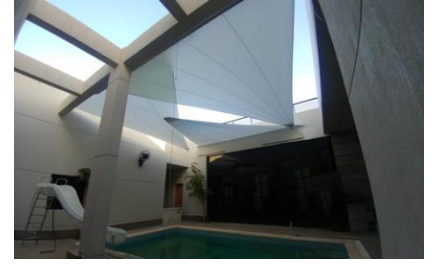

GULF SHADING
MODERN SHADING SOLUTIONS

X مظلات الخليج
حلول تظليل حديثة

أكواسان
AQUASAN

Al-Shuwaikh Industrial Area -
Newspaper Street - Block 1 - Plot 104
Tel +965 97246720
wa.me/c/96597246720

Aswaq Al Qurain Showroom - معرض اسواق القرين -
West Abu Fatira Block 1, Street 1, Building 9
غرب ابوظفيرة الحرفية، قطعة ١، شارع ١، مبنى ٩
<https://maps.app.goo.gl/7SACjYRFyx7LBJNc8?g_st=ic>

Al Jahra Showroom - معرض الجهراء -
الجهراء الصناعية الحرفية
قطعة 1 - قسيمة E11 و E12
<https://goo.gl/maps/kNUmSW22vPRw8hdq9>

المنازل
شطب بيتك صح
ALMANZIL

gulfshading.com

سجل تجاري رقم 393111 - رأس المال المدفوع 5000 دينار كويتي

شركة مظلات الخليج للمظلات الواقية (ش.م.م.)