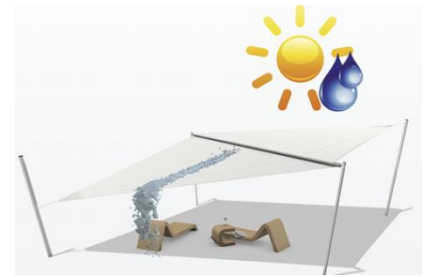

GULF SHADING
MODERN SHADING SOLUTIONS

X مظلات الخليج
حلول تظليل حديثة

أكواسان
AQUASAN

Al-Shuwaikh Industrial Area -
Newspaper Street - Block 1 - Plot 104
Tel +965 97246720
wa.me/c/96597246720

Aswaq Al Qurain Showroom - معرض اسواق القرين -
West Abu Fatira Block 1, Street 1, Building 9
غرب ابوظفيرة الحرفية، قطعة ١، شارع ١، مبنى ٩
<https://maps.app.goo.gl/7SACjYRFyx7LBJNc8?g_st=ic>

Al Jahra Showroom - معرض الجهراء -
الجهراء الصناعية الحرفية
قطعة 1 - قسيمة E11 و E12
<https://goo.gl/maps/kNUmSW22vPRw8hdq9>

المنازل
شطب بيتك صح
ALMANZIL

gulfshading.com

سجل تجاري رقم 393111 - رأس المال المدفوع 5000 دينار كويتي

شركة مظلات الخليج للمظلات الواقية (ش.م.م.)