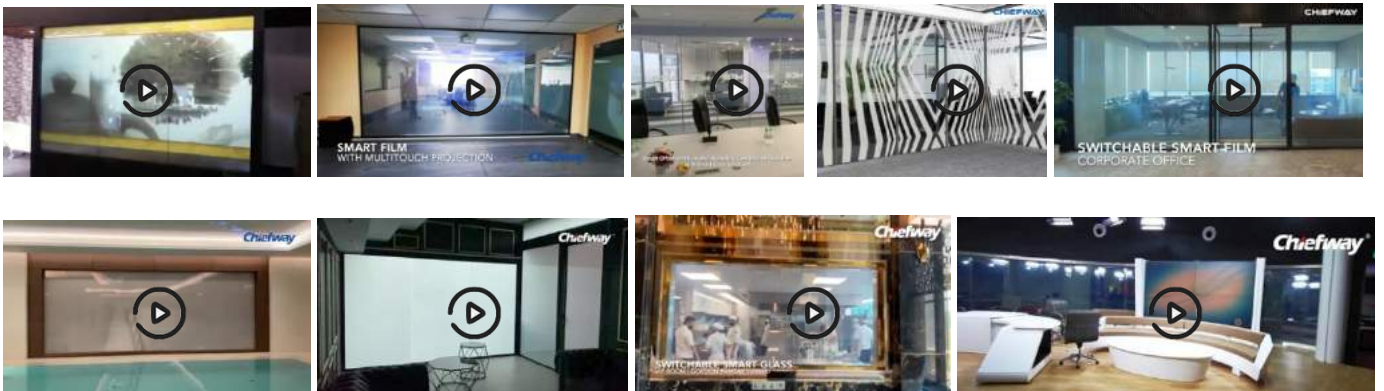

Al-Shuwaikh Industrial Area -
Newspaper Street - Block 1 - Plot 104
Tel +965 97246720
wa.me/c/96597246720

معروض اسواق الفرين -
West Abu Fatira Block 1, Street 1, Building 9
غرب ابو فاطرة الحرفية، قطعة 1، شارع 1، مبنى 9
https://maps.app.goo.gl/7SACjYRFyx7LBJNc8?g_st=ic

معروض الجهراء -
الجهراء الصناعية الحرفية
قطعة 1 - قسيمة E11 و E12
https://goo.gl/maps/kNUMSW22vPRw8hdq9

المفزل
ALMANZIL
شطب بيتك صح