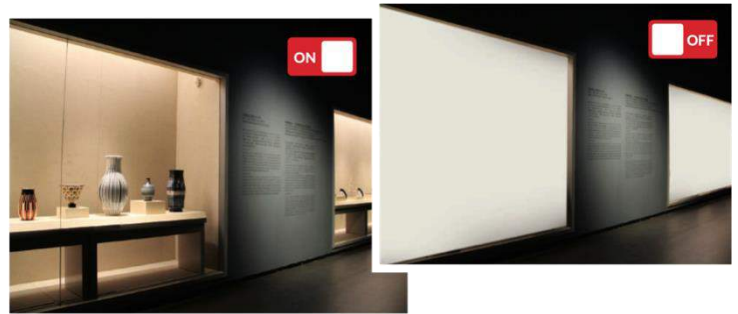

SMART FILM	remote	Somfy	Sun protect	UV protect	Fast delivery*	Privacy	Water

SMART GLASS	remote	Somfy	Sun protect	UV protect	Project based	Privacy	Water

Remote system	Smart Film *	Smart Glass	Assembly**